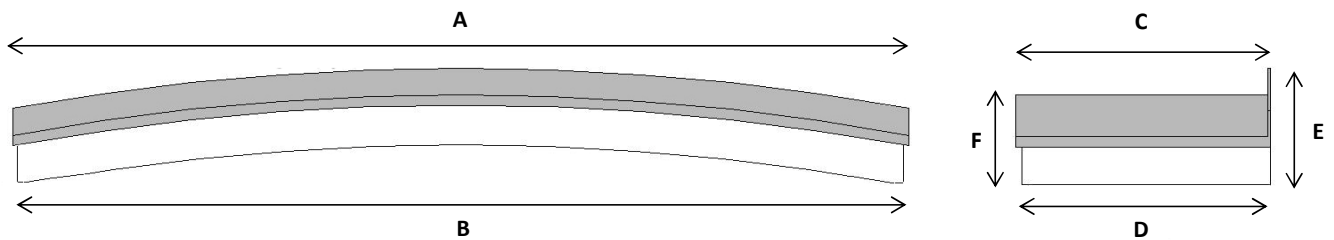

# Shallow Arched Canopy

## Features:

- Optional brackets available
- Low maintenance
- Easy installation
- Matching screw caps supplied

## Description:

The Shallow Arched Canopy is a simple yet stylish canopy. It's contemporary design suits both modern and traditional property types. The roof is available in white, grey or terracotta. Optional brackets are available.

## Dimensions:

Dimensions in mm.

A	B	C	D	E	F
1320	1200	550	520	320 (Inc 90mm flashing)	225
1920	1800	550	520	320 (Inc 90mm flashing)	225

Wentworth Plastics Limited  
 17 Great Northern Way, Netherfield, Nottingham. NG4 2HD.  
[www.wentworthplastics.com](http://www.wentworthplastics.com)  
 Tel: 01158 969 839. Email: [talktous@wentworthplastics.com](mailto:talktous@wentworthplastics.com)  
 Company Registration Number: 9140566. VAT Number: 192489466.